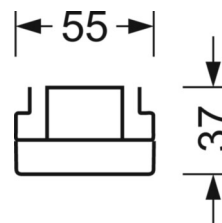

LIGHTING TECHNOLOGY

Placement	LED, Colour rendering/Light colour CRI ≥ 80 / 4000K
Colour tolerance (MacAdam)	3SDCM
Nominal luminous flux	6991lm
Nominal luminous flux-emergency lighting mode	933lm
LED service life	70000h L80/B10 (Tq 35°C), 100000h L80/B50 (Tq 30°C)
Luminaire luminous efficiency	195lm/W
Beam angle	95° (C0) / 95° (C90)
UGR lat./long.	20.7 / 22.1

MECHANICS

Housing colour	traffic white RAL 9016
Dimensions (LxWxH/DxH)	2299mm x 55mm x 37mm
Weight (net)	2.45kg
Type of installation	Mounting rail system installation, Light structure

DEEP-LINK

<https://www.regiolux.de/en/article/19510027310>

Reference	LED 7000lm 840
ηLB	100 %
Φ ↓/↑	98 % / 2 %
UGR lat./long.	20.7 / 22.1

Dimensions

L	2299 mm	Length
B	55 mm	Width
H	37 mm	Height
