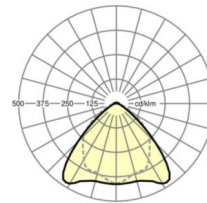

LIGHTING TECHNOLOGY

Placement	LED, Colour rendering/Light colour CRI ≥ 80 / 4000K
Colour tolerance (MacAdam)	3SDCM
Nominal luminous flux	6991lm
Nominal luminous flux-emergency lighting mode	933lm
LED service life	70000h L80/B10 (Tq 35°C), 100000h L80/B50 (Tq 30°C)
Luminaire luminous efficiency	195lm/W
Beam angle	95° (C0) / 95° (C90)
UGR lat./long.	20.7 / 22.1

MECHANICS

Housing colour	traffic white RAL 9016
Dimensions (LxWxH/DxH)	2299mm x 55mm x 37mm
Weight (net)	2.45kg
Type of installation	Mounting rail system installation, Light structure

DEEP-LINK

<https://www.regiolux.de/en/article/19510027310>

Reference	LED 7000lm 840
ηLB	100 %
Φ ↓/↑	98 % / 2 %
UGR lat./long.	20.7 / 22.1

Dimensions

L	2299 mm	Length
B	55 mm	Width
H	37 mm	Height
