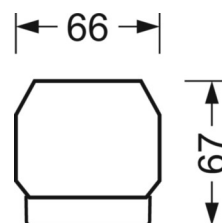

MECHANICS

Housing colour	traffic white RAL 9016
Dimensions (LxWxH/DxH)	2299mm x 55mm x 37mm
Weight (net)	2.45kg
Type of installation	Mounting rail system installation, Light structure

DEEP-LINK

<https://www.regiolux.de/en/article/19510027310>

Reference	LED 7000lm 840
ηLB	100 %
Φ ↓/↑	98 % / 2 %
UGR lat./long.	20.7 / 22.1

Dimensions

L	2299 mm	Length
B	55 mm	Width
H	37 mm	Height
